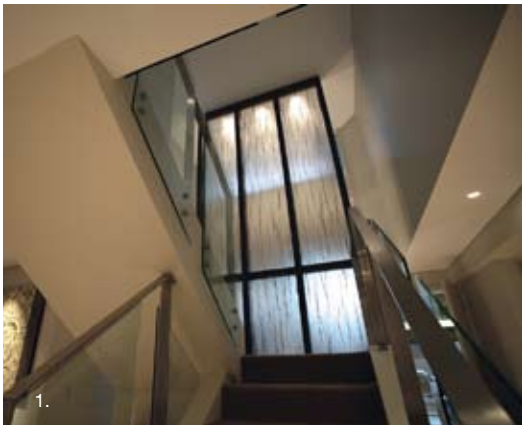

CAULFIELD HOUSE

1. STAIRCASE
2. LIVING ROOM
3. POOL / DECK
4. DINING ROOM

The brief for this project was to update a strongly styled 1970's house, maximising the provision of space and light.

The new extensions created a dramatic study/library and entrance hall to the front, whilst a largely glazed family room links external spaces and the formal dining area to create a flowing space, perfect for entertaining. Finishes are light and contemporary but with a warm texture and character.